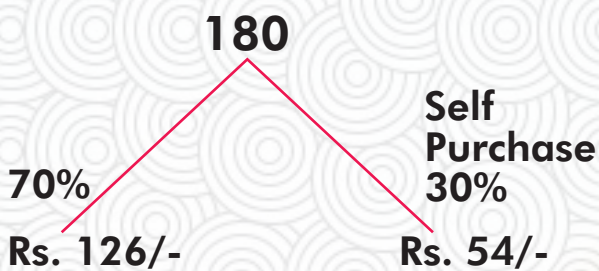

REPURCHASE PLAN

UPTO 18 LEVEL GENERATION INCOME

Sponsor to Sponsor's

EXAMPLE

Tiara Sanitary Box
DP. 100 X 9 = 900/-

TEAM SIZE

18 Level
2 X (Multiply)
18 Level Team
5,24,288/- X 180
9,43,71,840

100%

1%

Rs. 9,43,718/-

- NO CAPPING
- NO MATCHING
- UNLIMITED DIRECT SPONSORING
- UNLIMITED INCOME

Dist. Amt.	LEVEL	%	%
36/-	1	20%	50%
27/-	2	15%	
18/-	3	10%	
9/-	4	5%	
4.5/-	5	2.5%	10%
4.5/-	6	2.5%	
4.5/-	7	2.5%	
4.5/-	8	2.5%	
2.25/-	9	1.25%	6.25%
2.25/-	10	1.25%	
2.25/-	11	1.25%	
2.25/-	12	1.25%	
1.35/-	13	1.25%	3.75%
1.35/-	14	0.75%	
1.35/-	15	0.75%	
1.35/-	16	0.75%	
1.35/-	17	0.75%	
1.35/-	18	0.75%	
TOTAL			70%
126/-			

Distributor Family Security 1% (Rs. 1/- to 5000/-) Monthly
180 BV Mandatory Repurchase